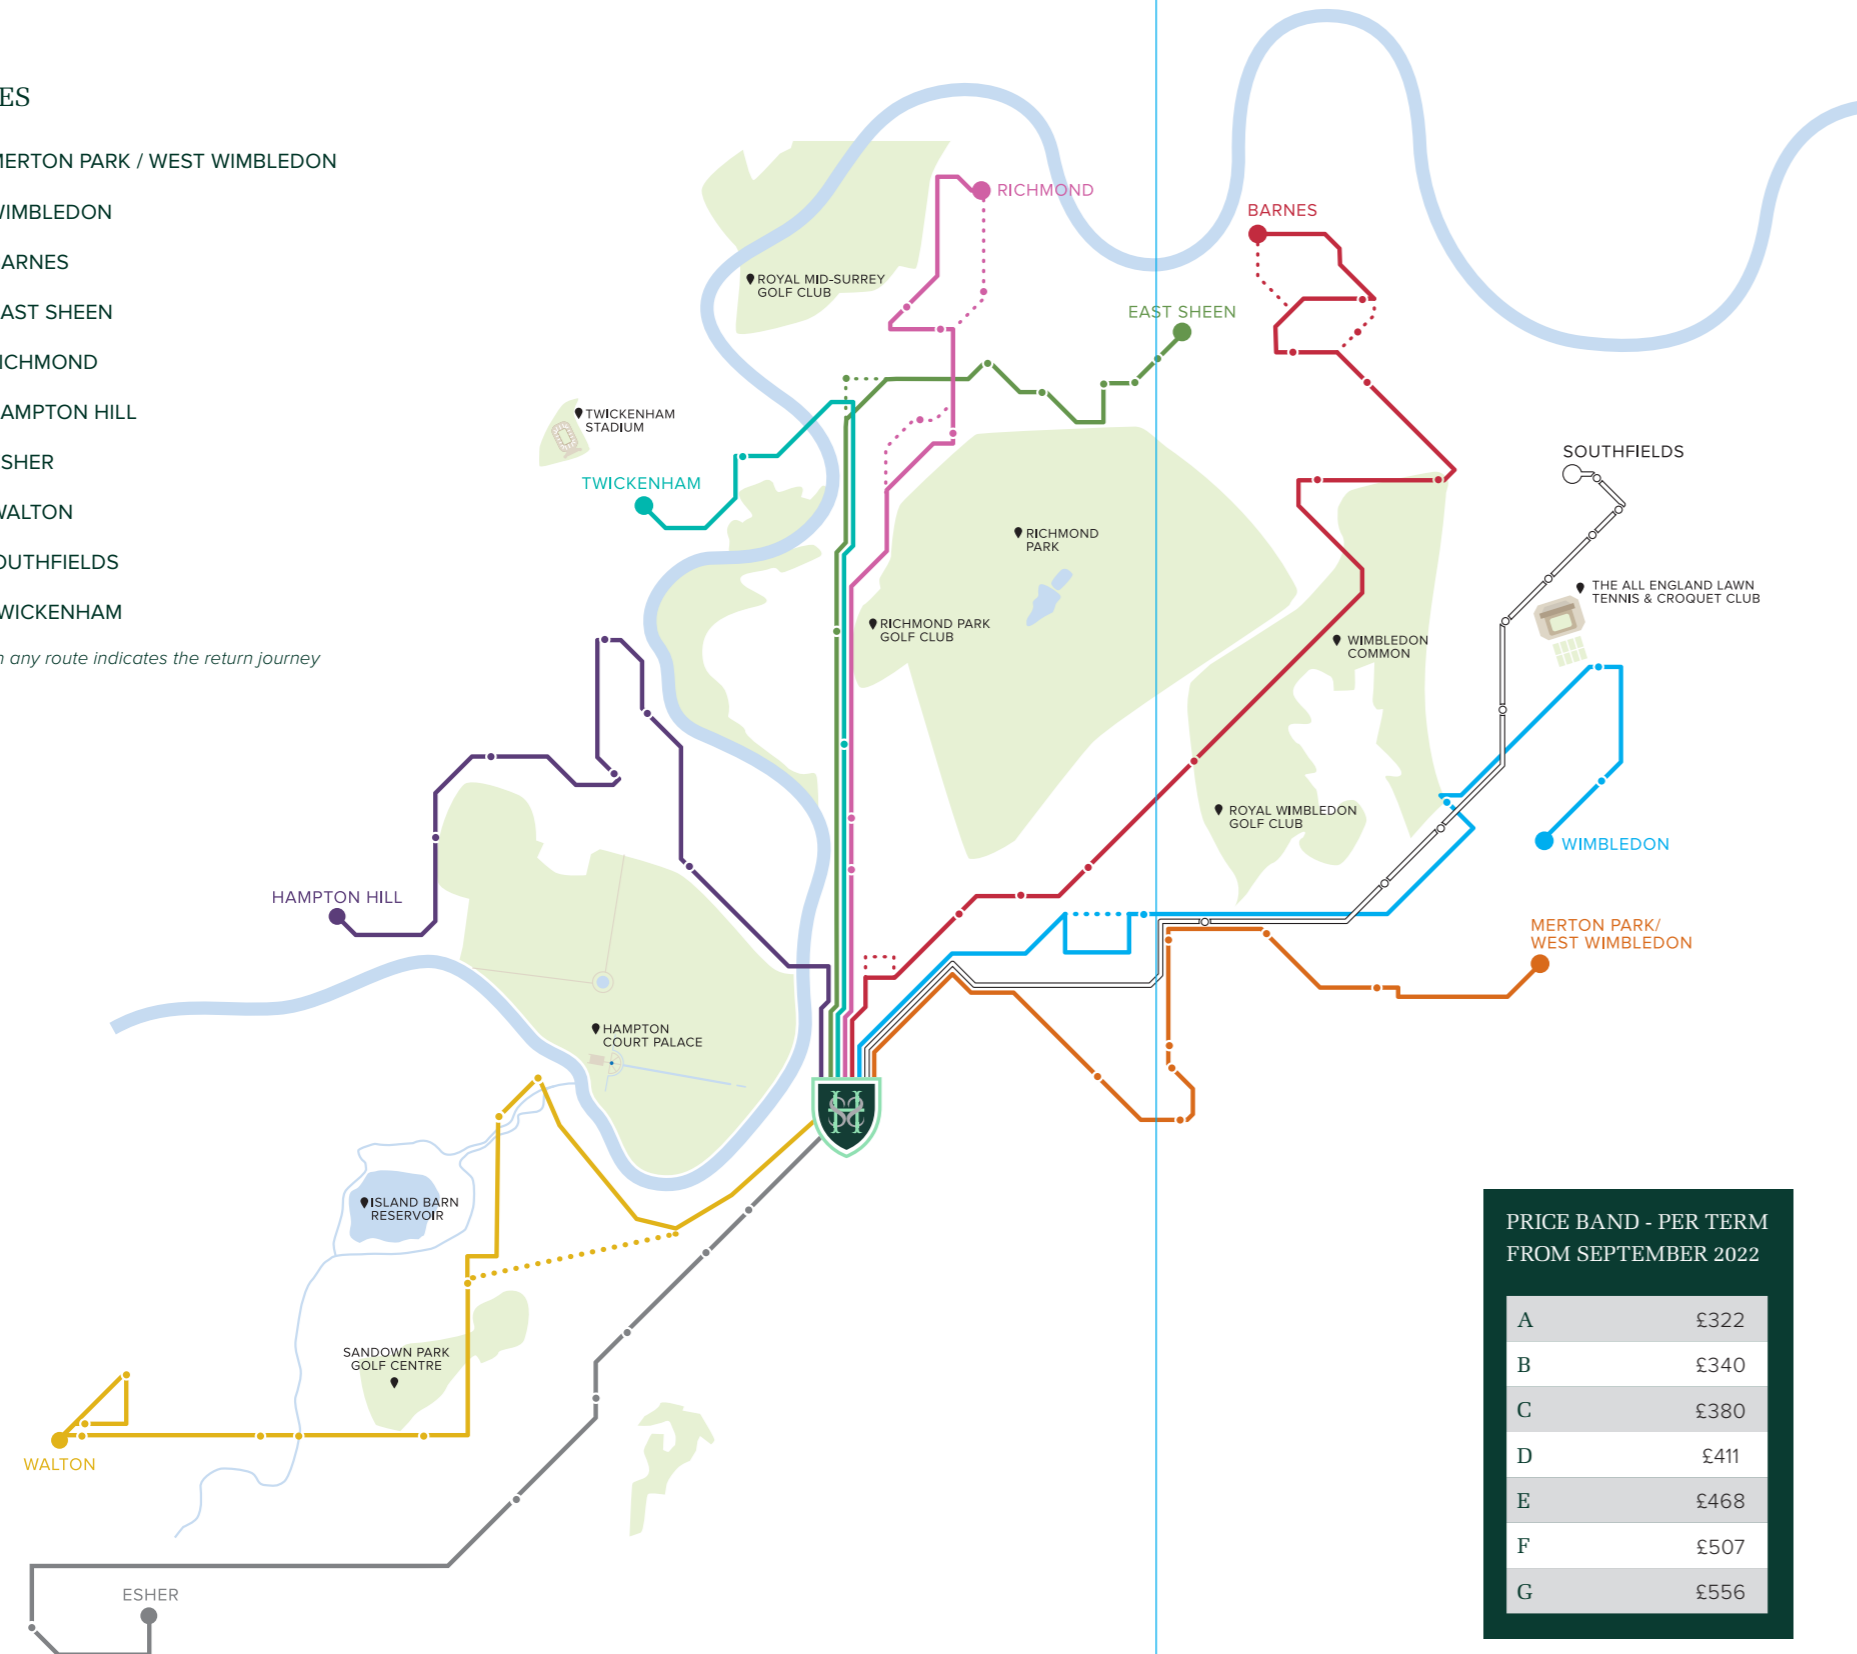

COACH ROUTES

- ROUTE A - MERTON PARK / WEST WIMBLEDON
- ROUTE B - WIMBLEDON
- ROUTE C - BARNES
- ROUTE D - EAST SHEEN
- ROUTE E - RICHMOND
- ROUTE F - HAMPTON HILL
- ROUTE G - ESHER
- ROUTE H - WALTON
- ROUTE I - SOUTHFIELDS
- ROUTE J - TWICKENHAM

..... Dashed line on any route indicates the return journey

PRICE BAND - PER TERM FROM SEPTEMBER 2022	
A	£322
B	£340
C	£380
D	£411
E	£468
F	£507
G	£556

ROUTE C (RED) - BARNES

AM	Location of Stop	PM	Price Band
07:20	The Sun Inn, Church Road, Barnes	16:55	G
07:30	Bus Stand Putney Common/ Lower Richmond Road	16:50	G
07:35	Upper Richmond Road/ Woodborough Road (AM Only)	16:49	G
07:38	Upper Richmond Road/ Leisure Centre	16:48	G
07:42	Gwendolen Avenue/ St Johns Avenue	16:38	G
07:46	Green Man/Putney Heath	16:36	G
07:48	Top of Doverhouse Road	16:30	G
07:55	Kingston Hill/Robin Hood Lane	16:25	C
08:10	Surbiton High Girls' Prep School Surbiton High Assembly Rooms	16:10	

ROUTE D (GREEN) - EAST SHEEN

AM	Location of Stop	PM	Price Band
07:25	Adrian Hall Garden Centre (AM) Queens Road/Upper Richmond Road (PM)	16:55	E
07:30	Tesco Express/Upper Richmond Road (AM) Waitrose/Upper Richmond Road (PM)	16:50	E
07:35	Catol Parking Bay (AM) Leinster Road/Upper Richmond Road (PM)	16:42	E
07:45	Sheen Common Drive/Upper Richmond Road (AM) Sheen Court Road (PM)	16:36	E
07:56	Sandy Lane/ Petersham Road, Ham	16:25	C
08:10	Surbiton High Girls' Prep School Surbiton High School	16:10	

ROUTE A (ORANGE) - MERTON PARK/ WEST WIMBLEDON

AM	Location of Stop	PM	Price Band
07:25	Nelson Hospital, car park exit gate (AM); Leather Bottle Pub, Kingston Road (PM)	16:55	E
07:27	Kingston Road/Lower Downs Road	16:53	E
07:30	Raynes Park Station, Starbucks (AM); Greggs Bakery (PM)	16:50	E
07:38	Coombe Lane/ Holland Avenue	16:42	E
07:42	Neville Avenue/Traps Lane	16:38	E
07:44	Coombe Road/ Woodside Road	16:36	C
07:46	New Malden Station	16:34	C
07:48	Fountain Roundabout/ Kingston Road, Bus Stop	16:32	C
07:50	Grayham Road/Kingston Road, Bus Stop	16:30	C
08:10	Surbiton High Girls' Prep School Surbiton High Assembly Rooms	16:10	

ROUTE B (BLUE) - WIMBLEDON

AM	Location of Stop	PM	Price Band
07:15	Worple Road/ Christian Science Church (AM) Bathstore (PM)	16:52	E
07:22	Alexandra Road/Wimbledon (AM only)		E
07:30	Leopold Road/Arthur Road	16:45	E
07:40	The Green/High Street (The Monument, Wimbledon Village)	16:35	E
07:55	Coombe Lane West/Crown Road	16:25	C
08:10	Surbiton High Girls' Prep School Surbiton High School	16:10	

ROUTE E (PINK) - RICHMOND

AM	Location of Stop	PM	Price Band
07:25	Kew Station (Bus stop outside Tesco)	16:52	G
07:27	Evelyn Gardens Bus Stop (AM)		G
07:29	A316 Lower Mortlake Road (AM) Sandycombe Road/Gainsborough (PM)	16:40	G
07:37	Queens Road (AM) Kings Road (PM)	16:32	E
07:50	Ham Parade	16:27	E
07:54	Richmond Road / Durlston Road (Bus stop past Tiffin Girls')	16:24	C
07:58	Richmond Road/ Richmond Park Road	16:20	C
08:10	Surbiton High Girls' Prep School Surbiton High Assembly Rooms	16:10	

ROUTE F (PURPLE) - HAMPTON HILL