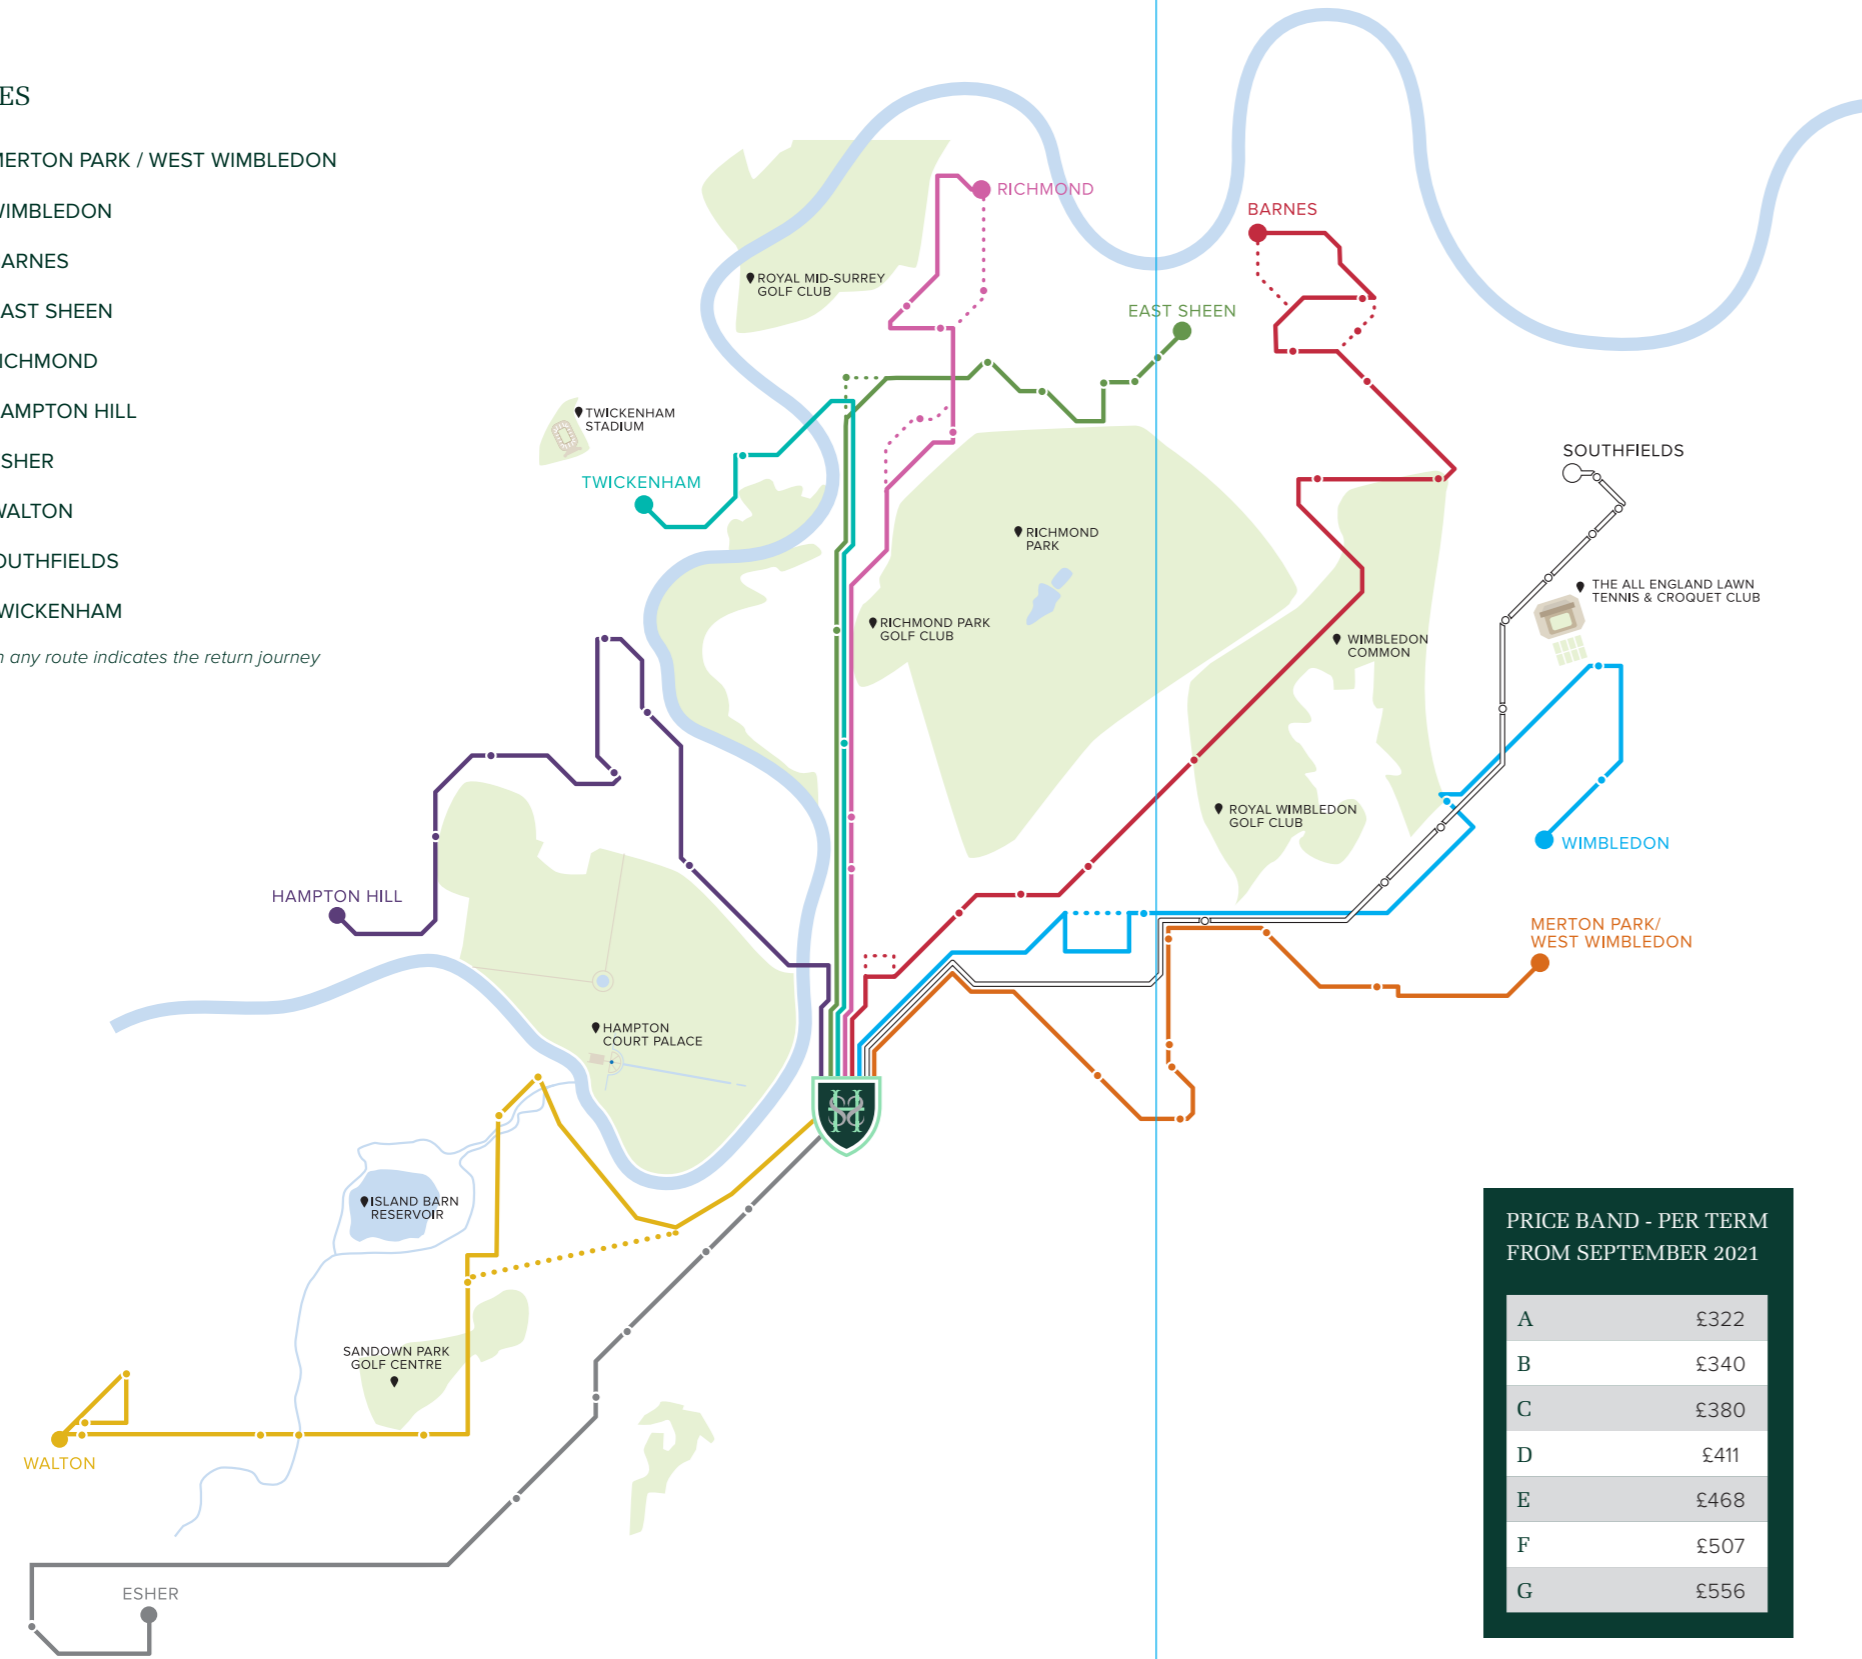

COACH ROUTES

- ROUTE A - MERTON PARK / WEST WIMBLEDON
- ROUTE B - WIMBLEDON
- ROUTE C - BARNES
- ROUTE D - EAST SHEEN
- ROUTE E - RICHMOND
- ROUTE F - HAMPTON HILL
- ROUTE G - ESHER
- ROUTE H - WALTON
- ROUTE I - SOUTHFIELDS
- ROUTE J - TWICKENHAM

..... Dashed line on any route indicates the return journey

ROUTE C (RED) - BARNES

AM	Location of Stop	PM	Price Band
07.25	The Sun Inn, Church Road, Barnes	16:55	G
07.30	Bus Stand Putney Common/ Lower Richmond Road	16:50	G
07.35	Upper Richmond Road/ Woodborough Road (AM Only)	16:49	G
07.38	Upper Richmond Road/ Leisure Centre	16:48	G
07.42	Gwendolen Avenue/ St Johns Avenue	16:38	G
07.46	Green Man/Putney Heath	16:36	G
07.48	Top of Doverhouse Road	16:30	G
07.55	Kingston Hill/Robin Hood Lane	16:25	C
08.10	Surbiton High Girls' Prep School Surbiton High Assembly Rooms	16:10	

ROUTE A (ORANGE) - MERTON PARK/ WEST WIMBLEDON

AM	Location of Stop	PM	Price Band
07.25	Nelson Hospital, car park exit gate (AM); Leather Bottle Pub, Kingston Road (PM)	16:55	E
07.27	Kingston Road/Lower Downs Road	16:53	E
07.30	Raynes Park Station, Starbucks (AM); Greggs Bakery (PM)	16:50	E
07.38	Coombe Lane/ Holland Avenue	16:42	E
07.42	Neville Avenue/Traps Lane	16:38	E
07.44	Coombe Road/ Woodside Road	16:36	C
07.46	New Malden Station	16:34	C
07.48	Fountain Roundabout/ Kingston Road, Bus Stop	16:32	C
07.50	Grayham Road/Kingston Road, Bus Stop	16:30	C
08.10	Surbiton High Girls' Prep School Surbiton High Assembly Rooms	16:10	

ROUTE E (PINK) - RICHMOND

AM	Location of Stop	PM	Price Band
07.25	Kew Station (Bus stop outside Tesco)	16:52	G
07.27	Evelyn Gardens Bus Stop (AM)		G
07.29	A316 Lower Mortlake Road (AM) Sandycombe Road/Gainsborough (PM)	16:40	G
07.37	Queens Road (AM) Kings Road (PM)	16:32	E
07.50	Ham Parade	16:27	E
07.54	Richmond Road / Durlston Road (Bus stop past Tiffin Girls')	16:24	C
07.58	Richmond Road/ Richmond Park Road	16:20	C
08.10	Surbiton High Girls' Prep School Surbiton High Assembly Rooms	16:10	

ROUTE D (GREEN) - EAST SHEEN

AM	Location of Stop	PM	Price Band
07.25	Adrian Hall Garden Centre (AM) Queens Road/Upper Richmond Road (PM)	16:55	E
07.30	Tesco Express/Upper Richmond Road (AM) Waitrose/Upper Richmond Road (PM)	16:50	E
07.35	Catol Parking Bay (AM) Leinster Road/Upper Richmond Road (PM)	16:42	E
07.45	Sheen Common Drive/Upper Richmond Road (AM) Sheen Court Road (PM)	16:36	E
07.56	Sandy Lane/ Petersham Road, Ham	16:25	C
08.10	Surbiton High Girls' Prep School Surbiton High School	16:10	

ROUTE B (BLUE) - WIMBLEDON

AM	Location of Stop	PM	Price Band
07.15	Worple Road/ Christian Science Church (AM) Bathstore (PM)	16:52	E
07.22	Alexandra Road/Wimbledon (AM only)		E
07.30	Leopold Road/Arthur Road	16:45	E
07.40	The Green/High Street (The Monument, Wimbledon Village)	16:35	E
07.55	Coombe Lane West/Crown Road	16:25	C
08.10	Surbiton High Girls' Prep School Surbiton High School	16:10	

ROUTE F (PURPLE) - HAMPTON HILL