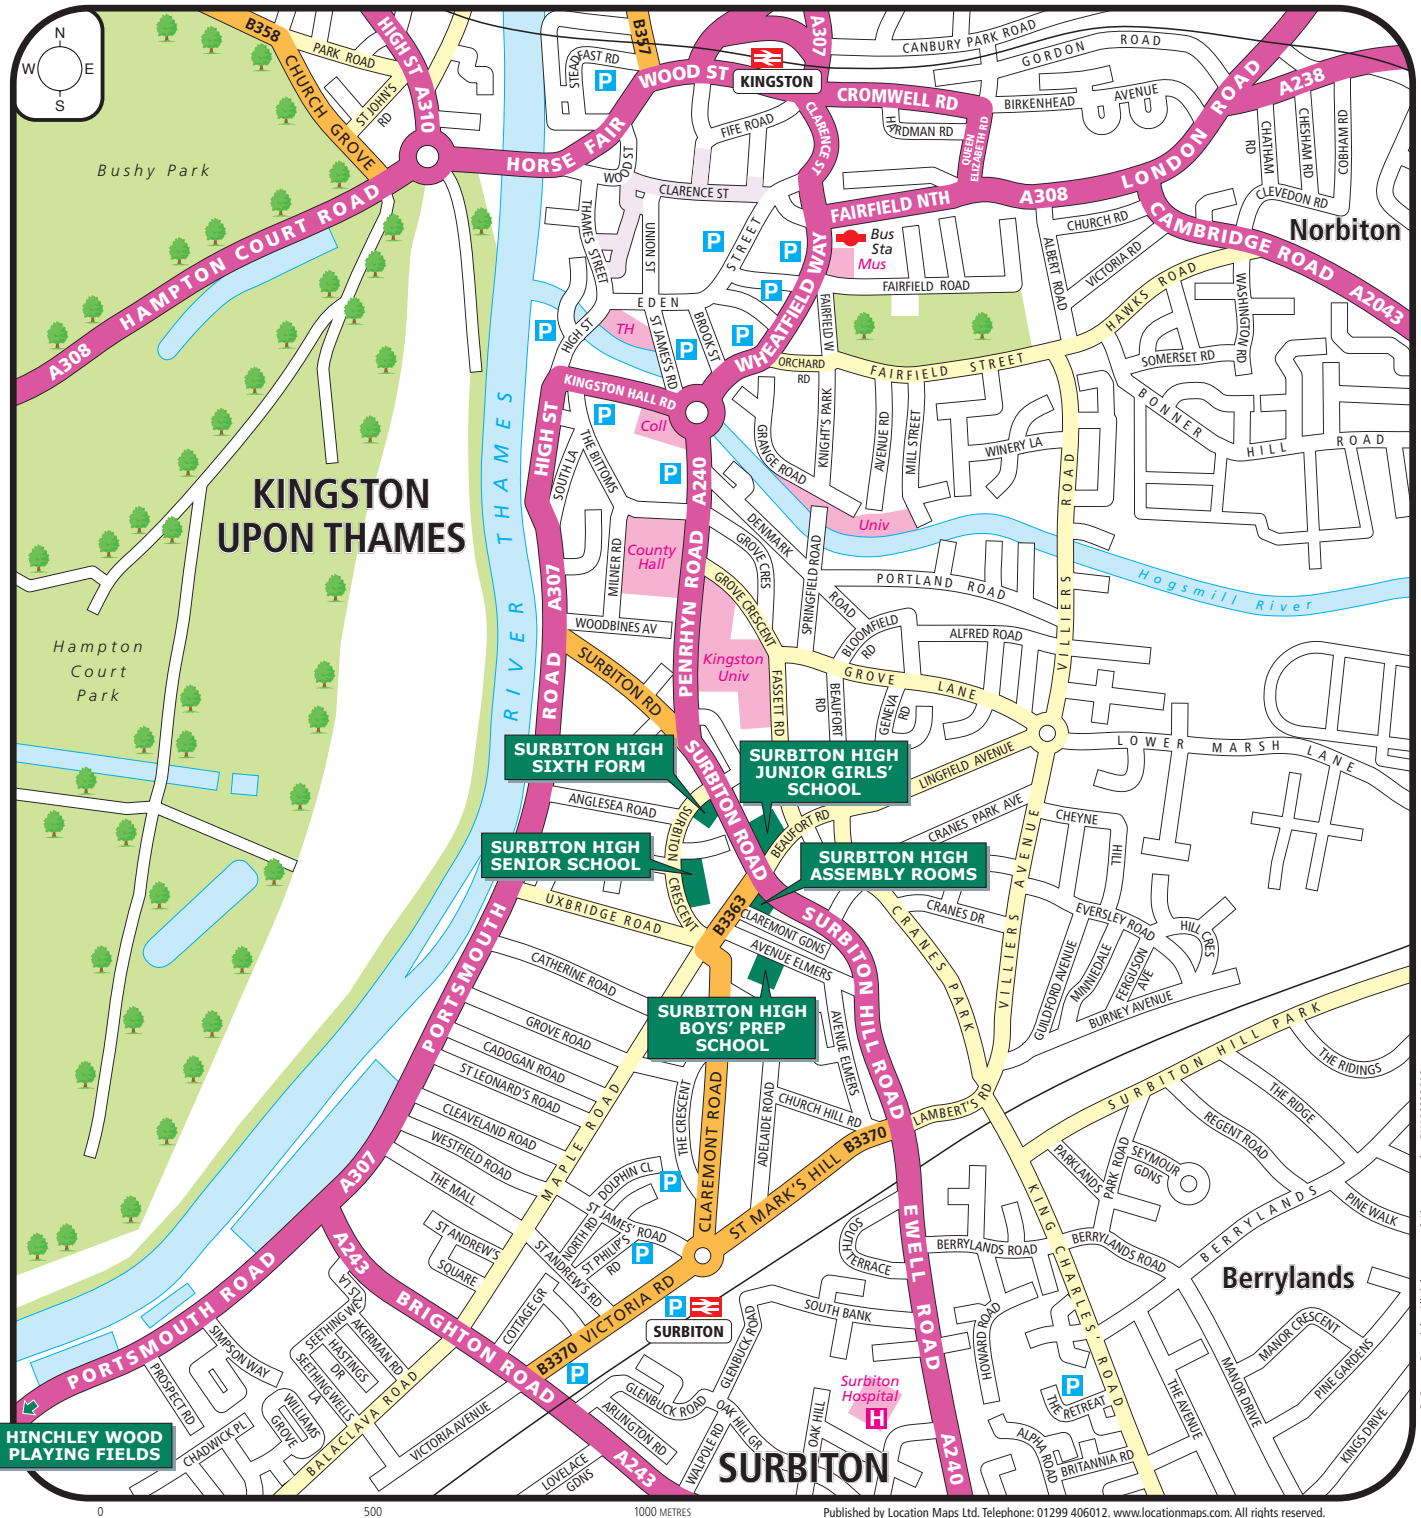

Directions to the Hinchley Wood Playing Fields

From the Senior School: Turn left onto Surbiton Crescent. At the junction turn sharp right (4th exit) onto Uxbridge Road and then turn left onto the A307 Portsmouth Road.

From the Junior Girls' School: Turn left onto Surbiton Road. Turn right onto Maple Road and at the next junction turn right (3rd exit) onto Uxbridge Road. Turn left onto the A307 Portsmouth Road.

From the Boys' Preparatory School: Turn left onto Avenue Elmers and then left again onto Maple Road. At the junction turn right (3rd exit) onto Uxbridge Road and then turn left onto the A307 Portsmouth Road.

From the A307 Portsmouth Road: Heading towards Esher, travel for 2.2 miles to the roundabout and turn left onto the A309 Kingston By-pass. After 0.5 miles turn right at the traffic lights onto Manor Road South. The Hinchley Wood Playing Fields are on your left after 500 metres.