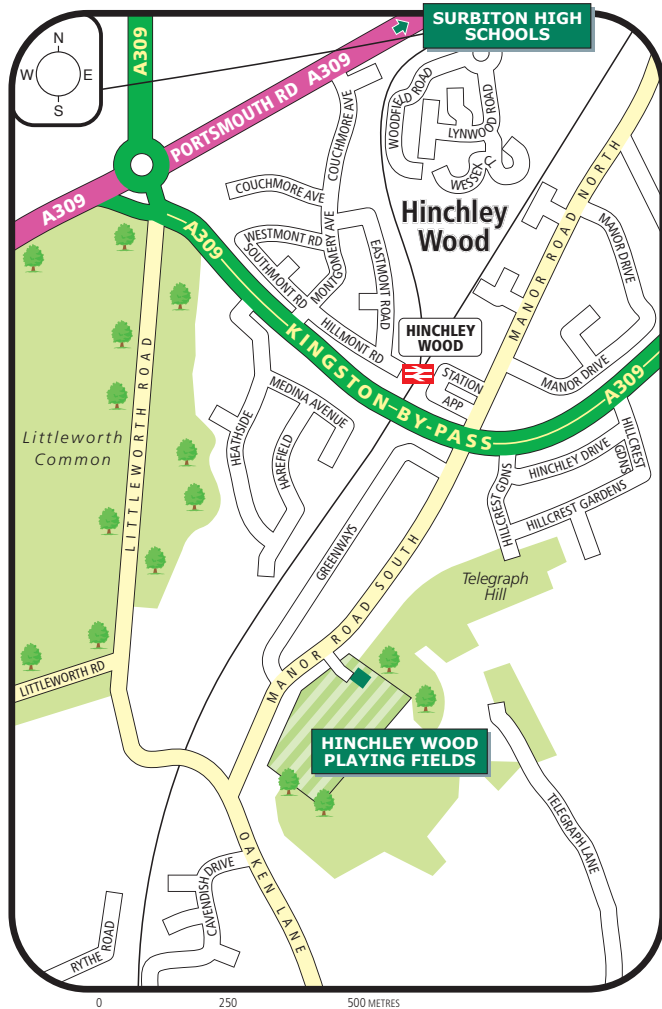

Directions to the Hinchley Wood Playing Fields

From the Senior School: Turn left onto Surbiton Crescent. At the junction turn sharp right (4th exit) onto Uxbridge Road and then turn left onto the A307 Portsmouth Road.

From the Junior Girls' School: Turn left onto Surbiton Road. Turn right onto Maple Road and at the next junction turn right (3rd exit) onto Uxbridge Road. Turn left onto the A307 Portsmouth Road.

From the Boys' Preparatory School: Turn left onto Avenue Elmers and then left again onto Maple Road. At the junction turn right (3rd exit) onto Uxbridge Road and then turn left onto the A307 Portsmouth Road.

From the A307 Portsmouth Road: Heading towards Esher, travel for 2.2 miles to the roundabout and turn left onto the A309 Kingston By-pass. After 0.5 miles turn right at the traffic lights onto Manor Road South. The Hinchley Wood Playing Fields are on your left after 500 metres.